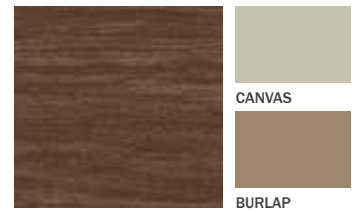

BRONZE

SAGE

STORM

TWILIGHT

URBAN

ROYAL BROWN

CHARCOAL

CARBON

MOCHA

BRICK

BLACK

SADDLE*

MAHOGANY*

SHADOW*

FOSSIL*

MOSS*