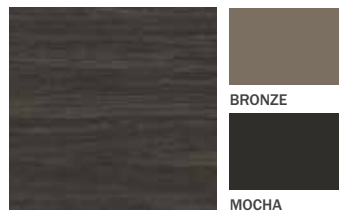

BRONZE

SAGE

STORM

TWILIGHT

URBAN

ROYAL BROWN

CHARCOAL

CARBON

MOCHA

BRICK

BLACK

SADDLE*

MAHOGANY*

SHADOW*

FOSSIL*

MOSS*