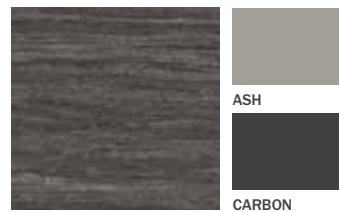

BRONZE

SAGE

STORM

TWILIGHT

URBAN

ROYAL BROWN

CHARCOAL

CARBON

MOCHA

BRICK

BLACK

SADDLE*

MAHOGANY*

SHADOW*

FOSSIL*

MOSS*

Note: Colors are representations, please refer to an actual metal sample.

**Color available in steel coil and accessories only.*

UNITED STATES SEAMLESS USES THE WORLD'S MOST RECYCLED MATERIAL

Ninety-five to 100% of steel and aluminum are recycled globally. The life expectancy is greater for steel and aluminum products than most other materials such as vinyl, wood, or fiber cement. Steel siding and aluminum soffit and rain carrying systems are 100% recyclable at the end of a long useful life. On jobsites, steel and aluminum material waste is easily separated and recyclable. We strive to manufacture products that promote a healthier environment for all. From the stringent eco-guidelines followed by our paint line to our commitment to using recycled steel and aluminum, United States Seamless keeps moving forward with the environment.