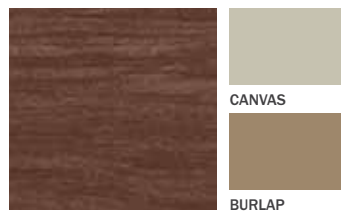

**WHITE**

**CANVAS**

**SAND**

**NORTHWOOD**

**BURLAP**

**KHAKI**

**ASH**

**BOULDER**

**BRONZE**

**SAGE**

**STORM**

**BRICK**

**ROYAL BROWN\***

**CHARCOAL**

**CARBON**

**MOCHA\***

**BLACK\***

**SADDLE\*\***

**MAHOGANY\*\***

**SHADOW\*\***

**FOSSIL\*\***

**MOSS\*\***

*Note: Colors are representations, please refer to an actual metal sample.*

*\*Color available in aluminum soffit, fascia, rainware and trim products only. \*\*Color available in steel coil and accessories only.*