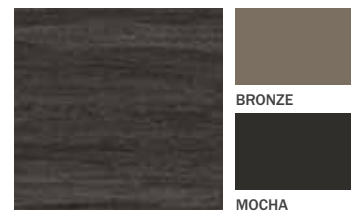

**WHITE**

**CANVAS**

**SAND**

**NORTHWOOD**

**BURLAP**

**KHAKI**

**ASH**

**BOULDER**

**BRONZE**

**SAGE**

**STORM**

**BRICK**

**ROYAL BROWN\***

**CHARCOAL**

**CARBON**

**MOCHA\***

**BLACK\***

**SADDLE\*\***

**MAHOGANY\*\***

**SHADOW\*\***

**FOSSIL\*\***

**MOSS\*\***

*Note: Colors are representations, please refer to an actual metal sample.*

*\*Color available in aluminum soffit, fascia, rainware and trim products only. \*\*Color available in steel coil and accessories only.*