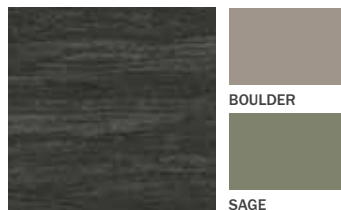

**WHITE**

**CANVAS**

**SAND**

**NORTHWOOD**

**BURLAP**

**KHAKI**

**ASH**

**BOULDER**

**BRONZE**

**SAGE**

**STORM**

**BRICK**

**ROYAL BROWN\***

**CHARCOAL**

**CARBON**

**MOCHA\***

**BLACK\***

**SADDLE\*\***

**MAHOGANY\*\***

**SHADOW\*\***

**FOSSIL\*\***

**MOSS\*\***

*Note: Colors are representations, please refer to an actual metal sample.*

*\*Color available in aluminum soffit, fascia, rainware and trim products only. \*\*Color available in steel coil and accessories only.*