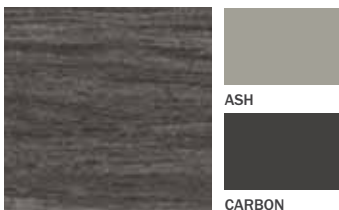

**WHITE**

**CANVAS**

**SAND**

**NORTHWOOD**

**BURLAP**

**KHAKI**

**ASH**

**BOULDER**

**BRONZE**

**SAGE**

**STORM**

**BRICK**

**ROYAL BROWN\***

**CHARCOAL**

**CARBON**

**MOCHA\***

**BLACK\***

**SADDLE\*\***

**MAHOGANY\*\***

**SHADOW\*\***

**FOSSIL\*\***

**MOSS\*\***

*Note: Colors are representations, please refer to an actual metal sample.*

*\*Color available in aluminum soffit, fascia, rainware and trim products only. \*\*Color available in steel coil and accessories only.*